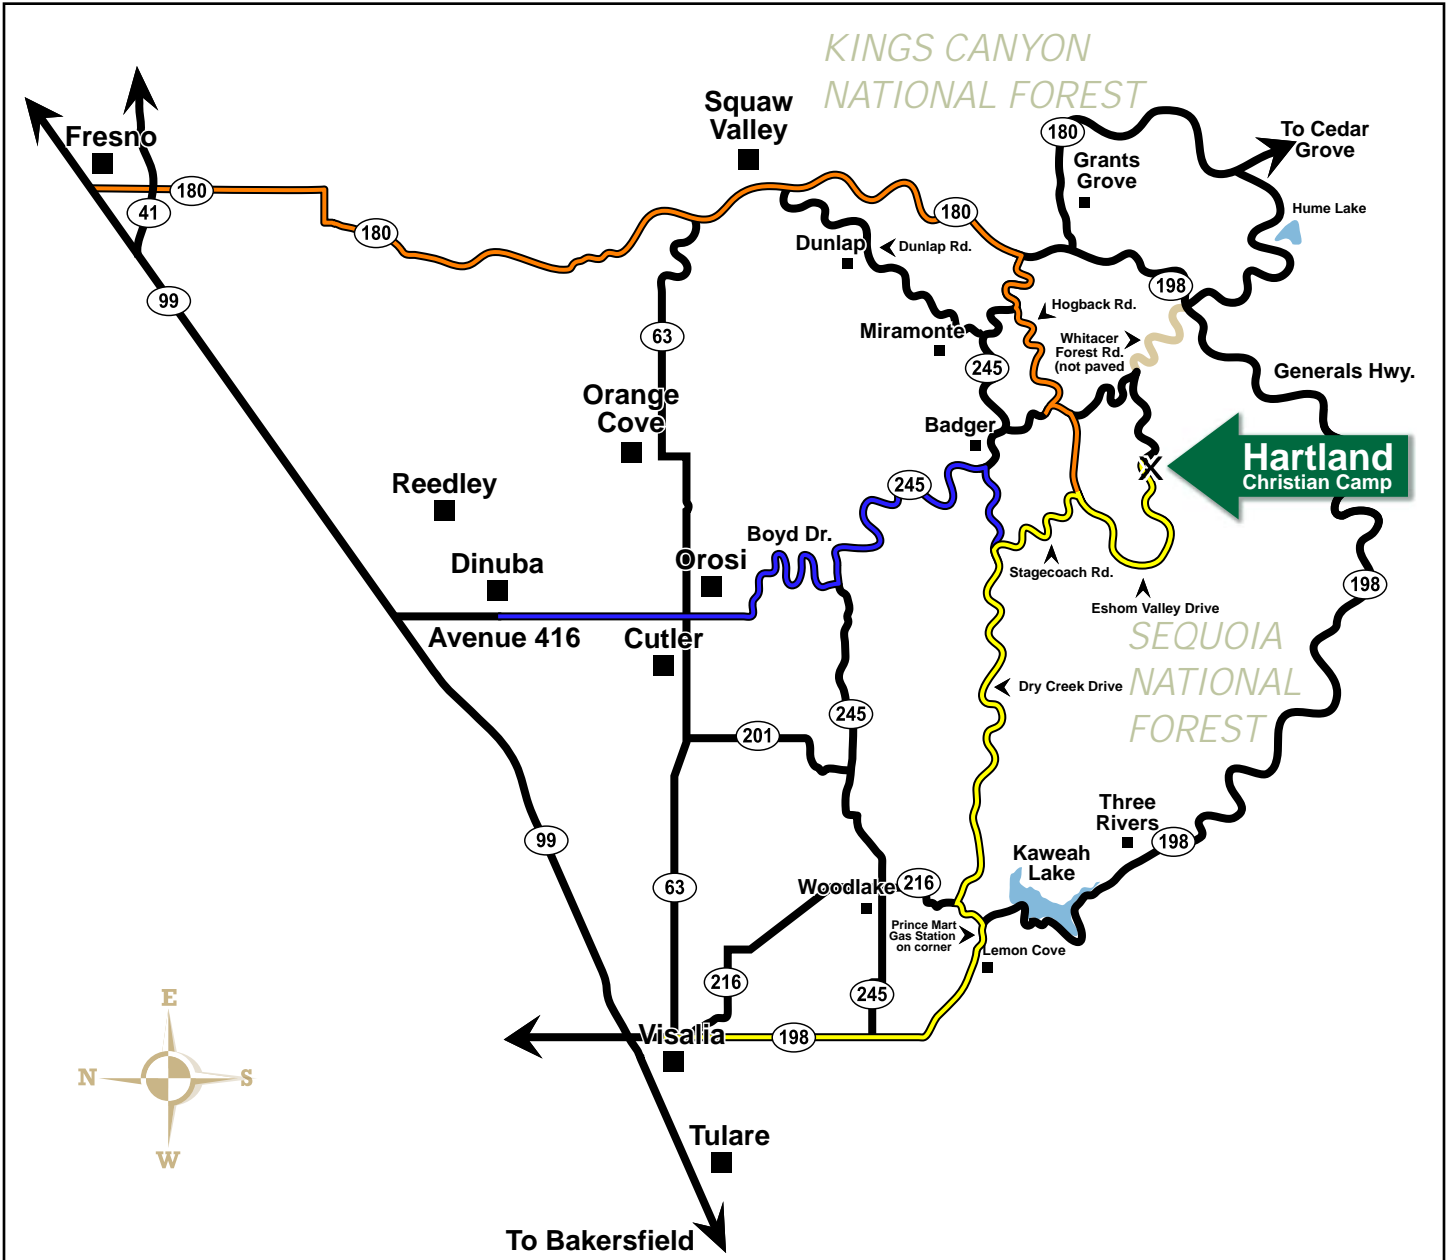

### FROM VISALIA (recommended route):

- 1 Go east on Hwy 198 to Lemon Cove 19.0 miles  
\*DO NOT TURN AT LOVERS LANE, 216 EXIT  
PROCEED TO TOWN OF LEMON COVE
- 2 Turn left at Hwy 216 (Prince Mart gas station on corner) 0.5 miles
- 3 Turn right on Dry Creek Road (J21) 16.0 miles
- 4 Turn right at the "Y" onto Stagecoach Rd 2.4 miles
- 5 Turn right onto Eshom Valley Drive 7.0 miles

Note: this is the only recommended route for buses

### FROM REEDLEY/DINUBA:

- 1 Go east on Mt View Avenue (El Monte Ave) 3.5 miles
- 2 Mt View becomes Boyd Drive
- 3 Follow Boyd Drive until it ends at Hwy. 245 6.5 miles
- 4 Turn left on Hwy 245 10.8 miles
- 5 At the Mt. House, turn right onto Dry Creek Rd (J21) 1.0 miles
- 6 Turn left onto Stagecoach Rd 2.4 miles
- 7 Stagecoach will end at Eshom Valley Drive
- 8 Turn right onto Eshom Valley Drive (Mt. Rd. 469) 7.0 miles

### FROM FRESNO:

- 1 Go east on Hwy 180 (E. Kings Canyon Rd) to Hwy 245 4.0 miles
- 2 Turn right (south) on Hwy 245 4.6 miles
- 3 Turn left on Hogback Road 0.4 miles
- 4 Turn left onto Whittaker Forest Rd 0.4 miles
- 5 Turn right on Eshom Valley Drive 10.2 miles