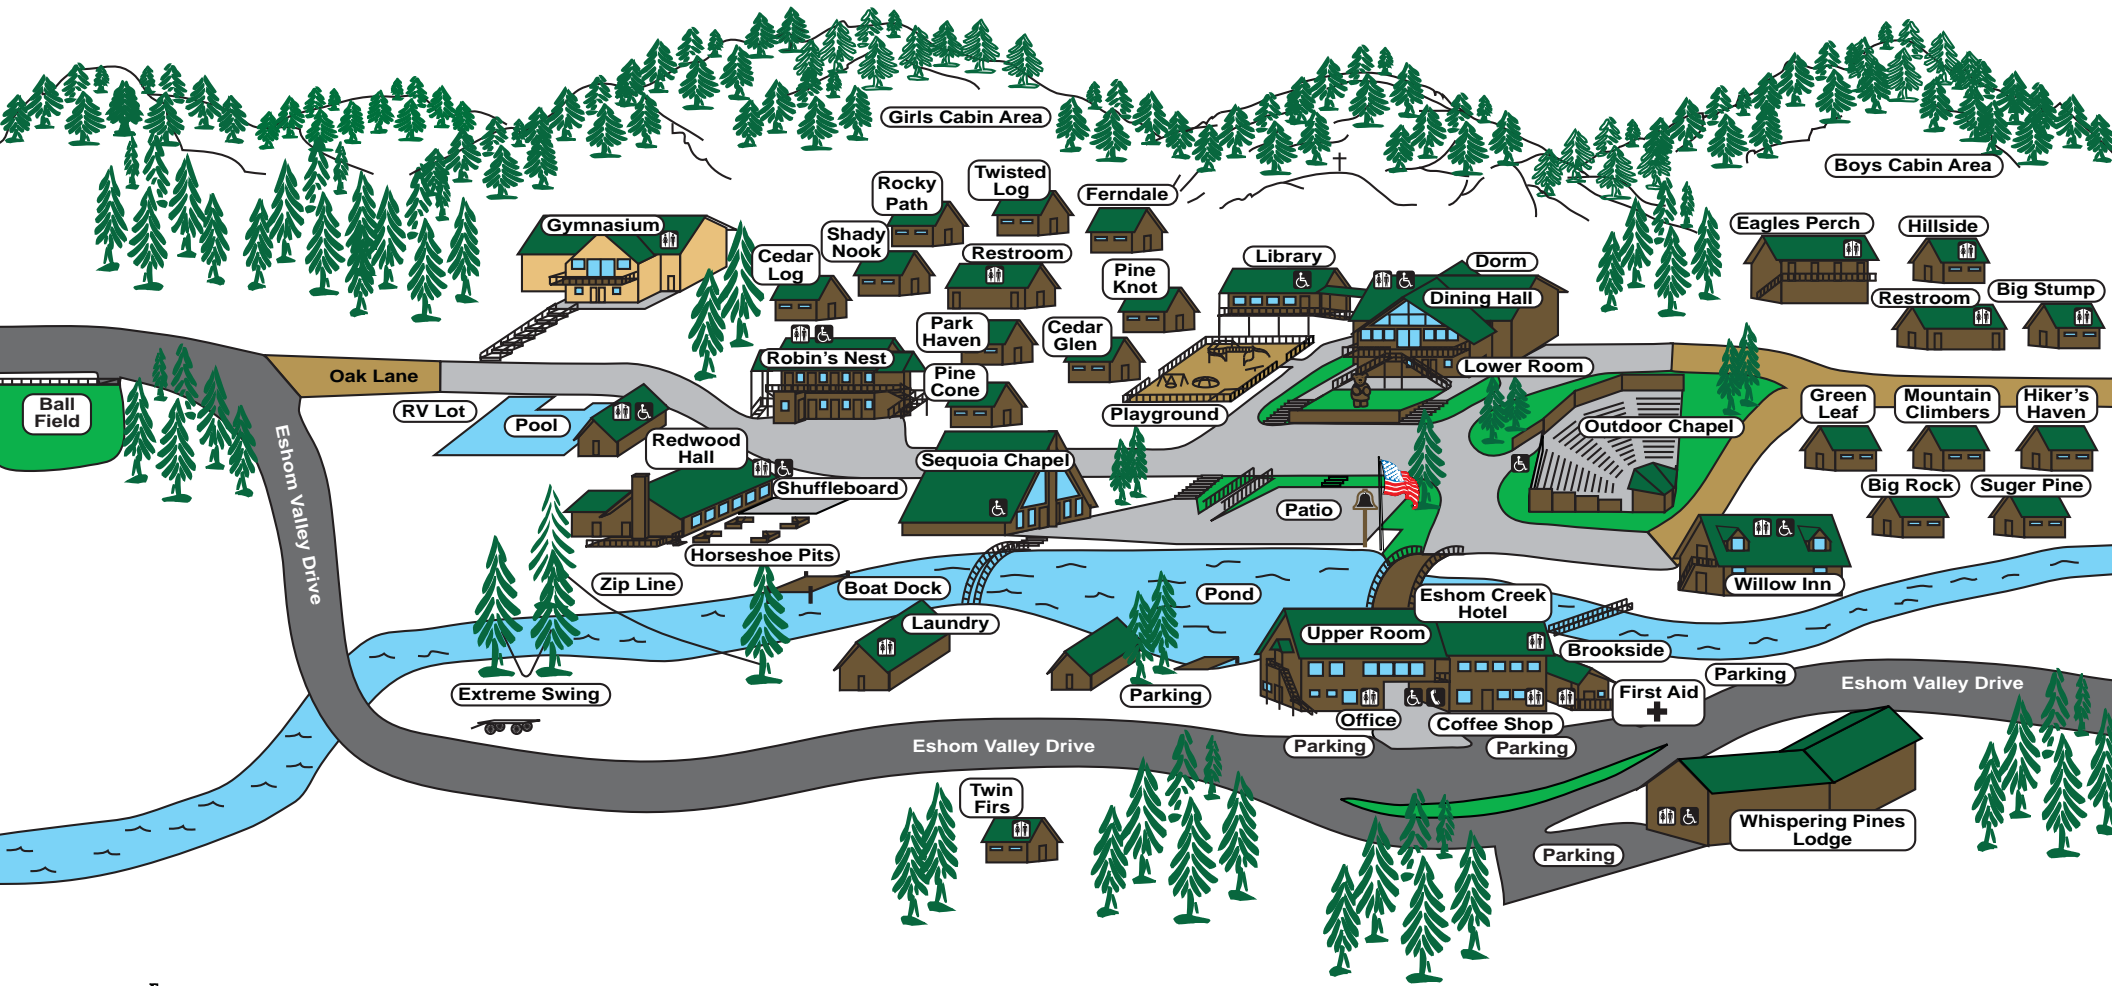

HARTLAND

CHRISTIAN CAMP

"Boldly Proclaiming the Living Word"

57611 Eshom Valley Drive, Badger, CA 93603 Phone: 559-337-2349 Toll Free: 888-202-4024 Fax: 559-337-2251 www.hartlandcamp.com

-  Restrooms
-  Wheelchair Access
-  Public Telephone