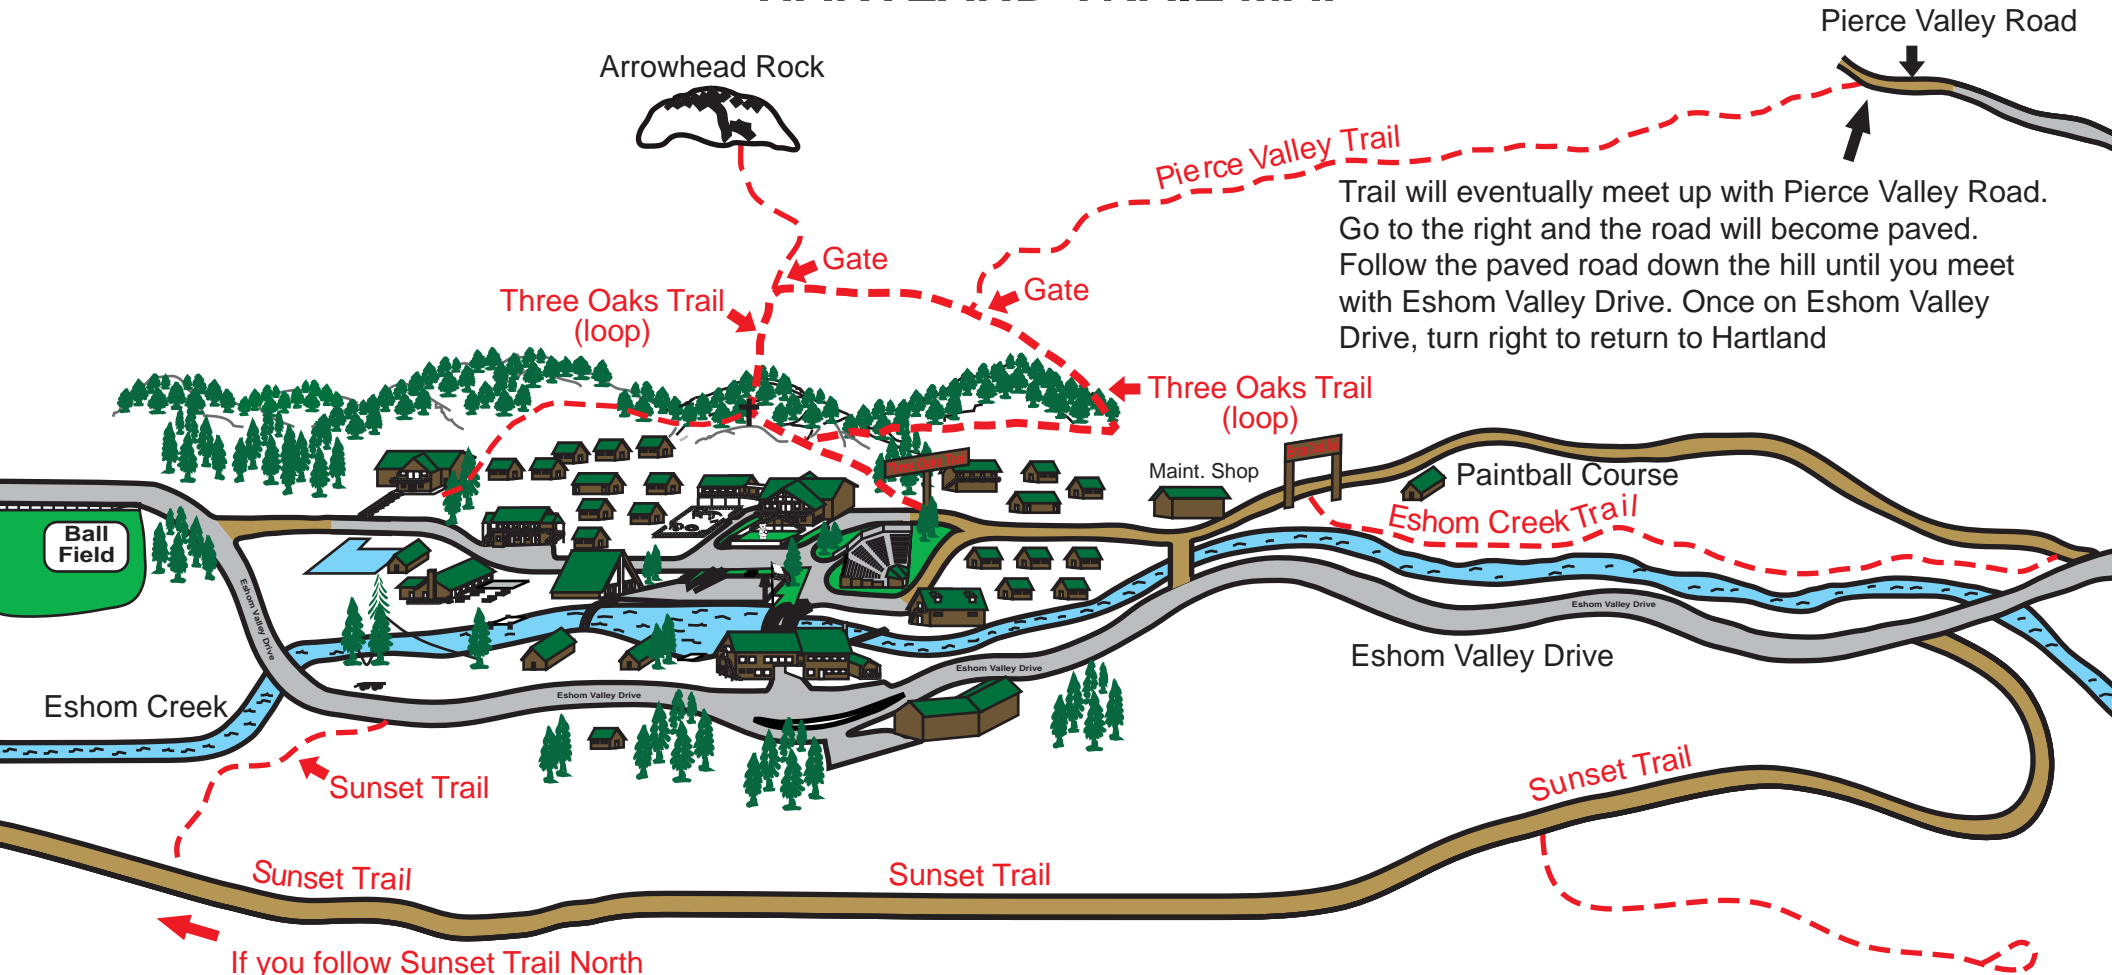

HARTLAND TRAIL MAP

Trail will eventually meet up with Pierce Valley Road. Go to the right and the road will become paved. Follow the paved road down the hill until you meet with Eshom Valley Drive. Once on Eshom Valley Drive, turn right to return to Hartland

If you follow Sunset Trail North it will eventually meet with Eshom Valley Drive again.

-  Paved Road
-  Dirt Road
-  Trail